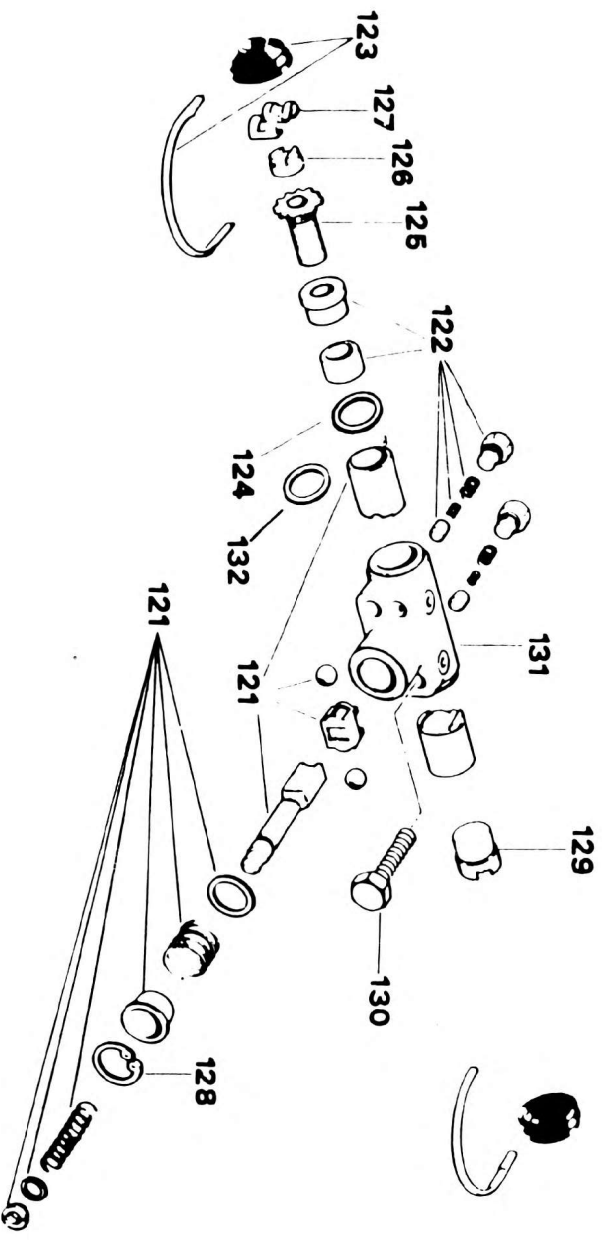

AXLE ASSEMBLY - FRONT

GROUE

PLANETARY GEAR PARTS

NO.	PART NO.	QTY	DESCRIPTION	NO.	PART NO.	QTY	DESCRIPTION
145	9-049-107313	2	HOUSING, PLANETARY				
146	9-049-991246	2	O-RING				
147	9-049-107315	6	PISTON, PLANETARY				
148	9-049-107316	2	GEAR, SUN				
149	9-049-991053	6	PIN, PLANETARY				
150	9-049-107317	6	O-RING				
151	9-049-107318	2	GEAR				
152	9-049-107319	2	CARRIER				
153	9-049-107320	18	CAGE, NEEDLE				
154	9-049-991056	12	DISH				
155	9-049-107321	2	RING, THRUST				
156	9-049-107322	2	WASHER, THRUST				
157	9-049-107323	2	RING, SNAP				
158	9-049-991890	6	PIN				
159	9-049-107324	2	CIRCLIP				
160	9-049-990985	2	PLUG				
161	9-049-990923	2	GASKET				
162	9-049-990974	2	PLUG				
163	9-049-990922	2	GASKET				
164	9-049-991239	12	SCREW				

QUANTITIES SHOWN IN THIS
GROUP ARE FOR BOTH SIDES
OF AXLE

AXLE ASSEMBLY - FRONT

GROUE

BRAKE PARTS

NO.	PART NO.	QTY	DESCRIPTION	NO.	PART NO.	QTY	DESCRIPTION
112	9-049-107290	1	SPIDER, BRAKE				
113	9-049-107468	1	PLATE, COVER (L.H.)				
	9-049-107469	1	PLATE, COVER (R.H.)				
114	9-049-991255	2	SPRING				
115	9-049-107292	2	SPRING				
116	9-049-107293	2	PLATE, STRAP				
117	9-049-991870	6	SCREW				
118	9-049-107294	6	RING, SPRING				
119	9-049-107295	2	BRAKE SHOE + LINING				
120	9-049-107296	2	EXPANDER UNIT SEE FURTHER BREAKDOWN IN THIS GROUP				
130	9-049-991027	2	PLUG				

QUANTITIES SHOWN IN THIS
GROUP ARE FOR ONE SIDE OF
OF AXLE ONLY

AXLE ASSEMBLY - FRONT

GROVE

EXPANDER UNIT

NO.	PART NO.	QTY	DESCRIPTION	NO.	PART NO.	QTY	DESCRIPTION
			COMPLETE ASSY				
121	9-049-107297	1	REPAIR KIT, WEDGE				
122	9-049-107298	1	REPAIR KIT, ADJUSTMENT DEVICE				
123	9-049-107299	1	SEAL				
124	9-049-107400	1	SPRING				
125	9-049-991025	1	SCREW				
126	9-049-991013	1	PIECE, THRUST				
121	9-049-991018	1	SPRING, PLATE				
128	9-049-107044	1	RING, SNAP				
129	9-049-107301	1	STRUT				
130	9-049-991030	8	SCREW				
131	NOT SERVICED	1	BODY				
132	9-049-107398	1	DISK				