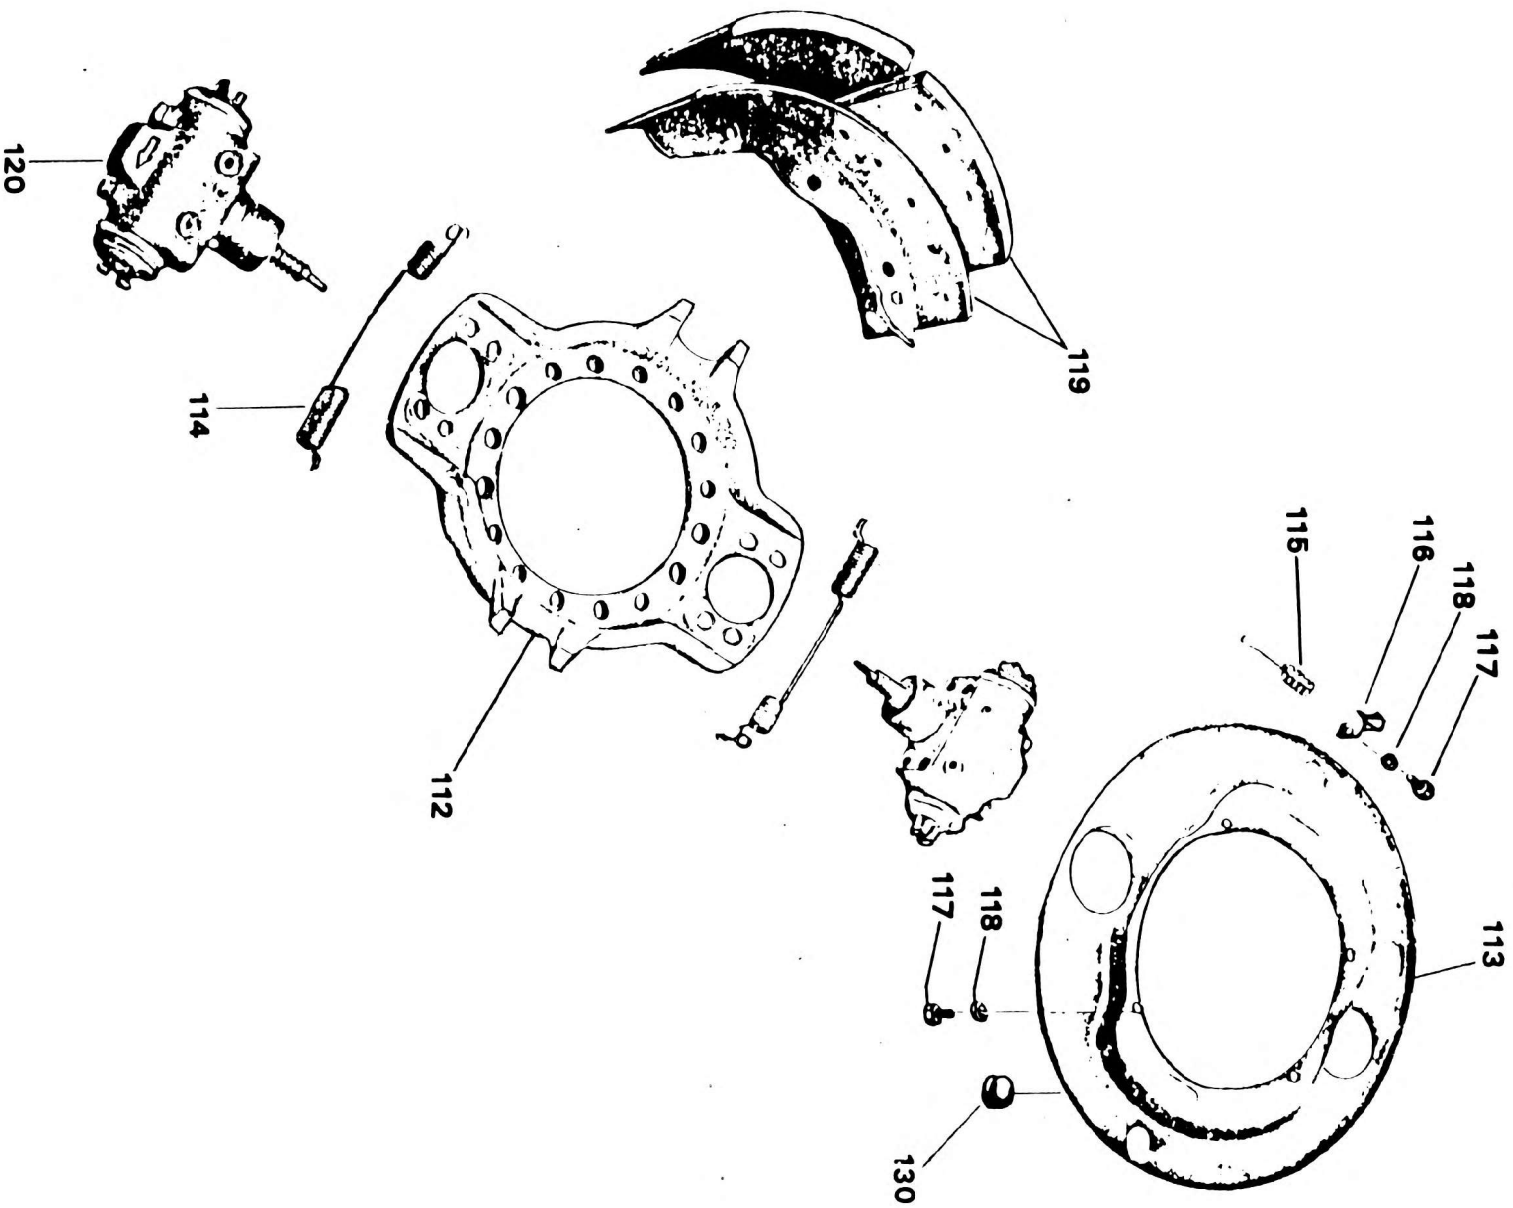

AXLE ASSEMBLY - FRONT

GROUE

BRAKE PARTS

NO.	PART NO.	QTY	DESCRIPTION	NO.	PART NO.	QTY	DESCRIPTION
112	9-049-107290	1	SPIDER, BRAKE				
113	9-049-107468	1	PLATE, COVER (L.H.)				
	9-049-107469	1	PLATE, COVER (R.H.)				
114	9-049-991255	2	SPRING				
115	9-049-107292	2	SPRING				
116	9-049-107293	2	PLATE, STRAP				
117	9-049-991870	6	SCREW				
118	9-049-107294	6	RING, SPRING				
119	9-049-107295	2	BRAKE SHOE + LINING				
120	9-049-107296	2	EXPANDER UNIT SEE FURTHER BREAKDOWN IN THIS GROUP				
130	9-049-991027	2	PLUG				

QUANTITIES SHOWN IN THIS
GROUP ARE FOR ONE SIDE OF
OF AXLE ONLY