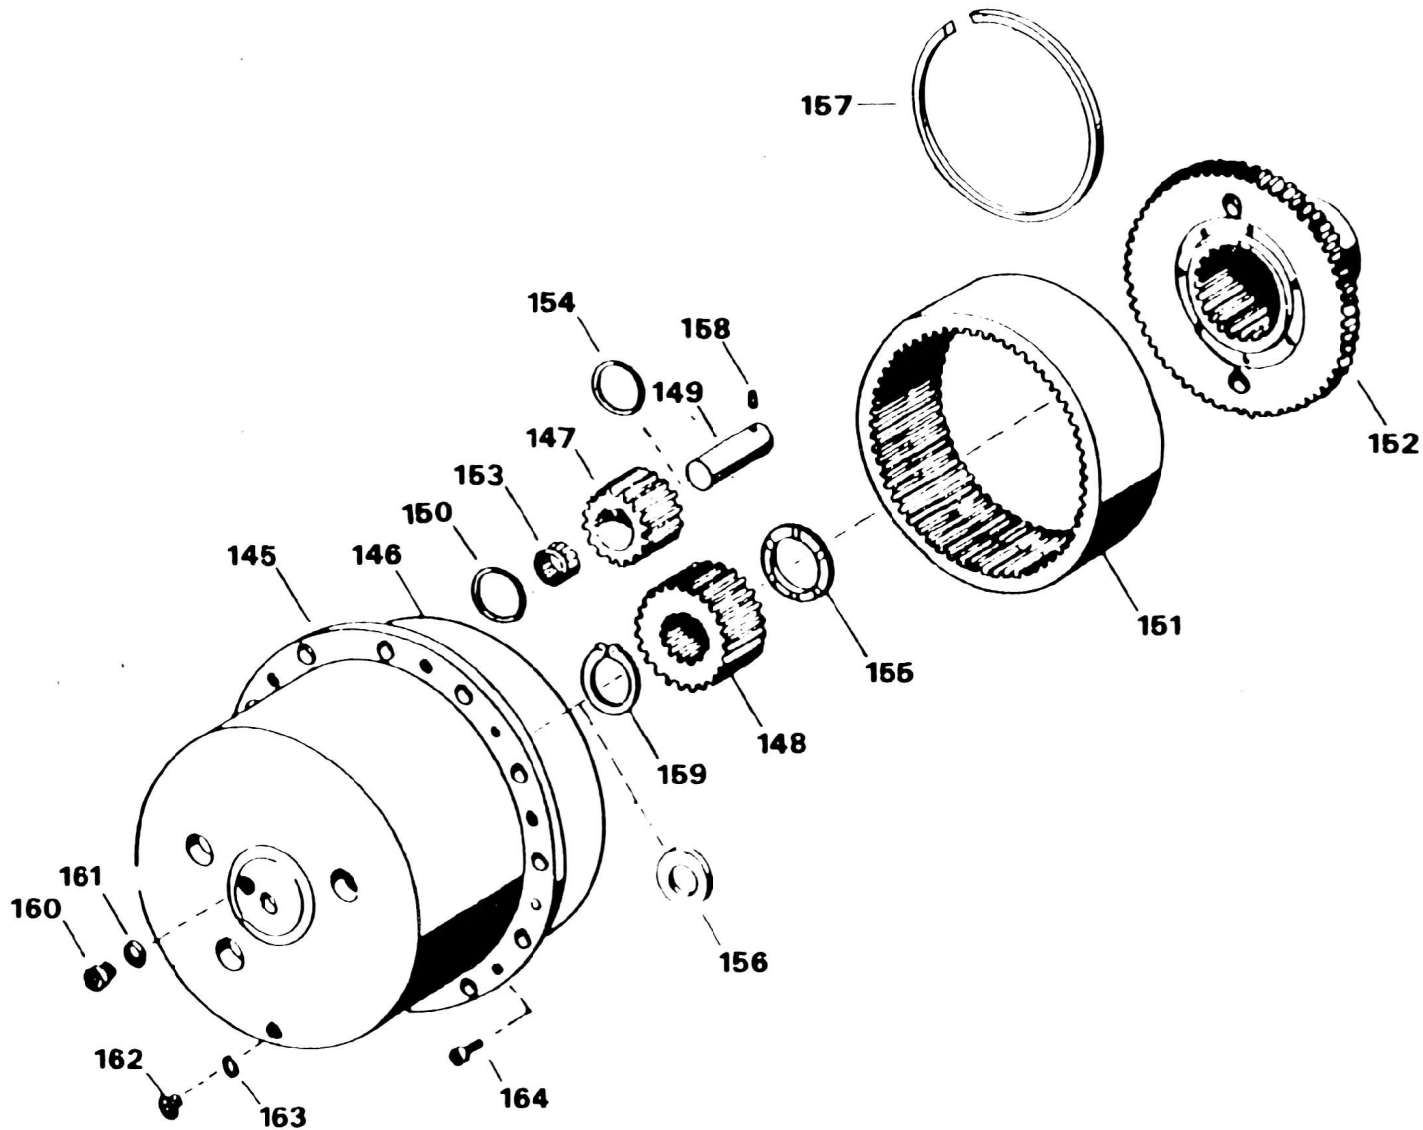

AXLE ASSEMBLY - FRONT

GROUE

U-JOINT AND WHEEL PARTS

NO.	PART NO.	QTY	DESCRIPTION	NO.	PART NO.	QTY	DESCRIPTION
10	9-049-107462	1	HOUSING				
13	9-049-107242	1	PLUG				
14	9-049-990922	1	GASKET				
93	9-049-107273	2	SHAFT, UNIVERSAL JOINT				
94	9-049-107274	2	RING, SEAL				
95	9-049-107275	2	RING, SEAL				
96	9-049-107276	2	RING, SEAL				
97	9-049-107277	2	RING, SEAL				
98	9-049-107278	4	RING				
99	9-049-107279	2	CIRCLIP				
100	9-049-107280	2	BEARING				
101	9-049-107281	2	BEARING				
102	9-049-107282	2	NUT				
103	9-049-991238	2	SCREW				
104	9-049-107283	2	BEARING				
105	9-049-107284	2	BEARING				
106	9-049-107285	2	RING, OIL SEAL				
107	9-049-107286	2	RING, OIL SEAL				
108	9-049-107287	2	HUB, WHEEL				
109	9-049-991225	20	STUD				
111	9-049-107466	1	BRAKE				
			<L. H. >				
	9-049-107467	1	BRAKE				
			<R. H. >				
112	9-049-991242	32	SCREW				
131	9-049-107305	1	LEVER, STEERING				
132	9-049-107303	2	DRUM, BRAKE				
133	9-049-991756	4	SCREW				
134	9-049-107304	1	LEVER, STEERING				
135	9-049-990983	12	BOLT				
136	9-049-107306	2	COVER				
137	9-049-991244	6	SCREW				
138	9-049-991916	4	NIPPLE, GREASE				
139	9-049-107307	1	POD, TRACH				
140	9-049-107308	4	BUSHING				
141	9-049-107309	2	DTSH				
142	9-049-107310	2	WASHER				
143	9-049-107311	4	BOLT				
144	9-049-107312	2	KNUCKLE, STEERING				

QUANTITIES SHOWN IN THIS
GROUP ARE FOR ONE SIDE OF
OF AXLE ONLY

AXLE ASSEMBLY - FRONT

GROVE

EXPANDER UNIT

NO.	PART NO.	QTY	DESCRIPTION	NO.	PART NO.	QTY	DESCRIPTION
			COMPLETE ASSY				
121	9-049-107297	1	REPAIR KIT, WEDGE				
122	9-049-107298	1	REPAIR KIT, ADJUSTMENT DEVICE				
123	9-049-107299	1	SEAL				
124	9-049-107400	1	SPRING				
125	9-049-991025	1	SCREW				
126	9-049-991013	1	PIECE, THRUST				
121	9-049-991018	1	SPRING, PLATE				
128	9-049-107044	1	RING, SNAP				
129	9-049-107301	1	STRUT				
130	9-049-991030	8	SCREW				
131	NOT SERVICED	1	BODY				
132	9-049-107398	1	DISK				