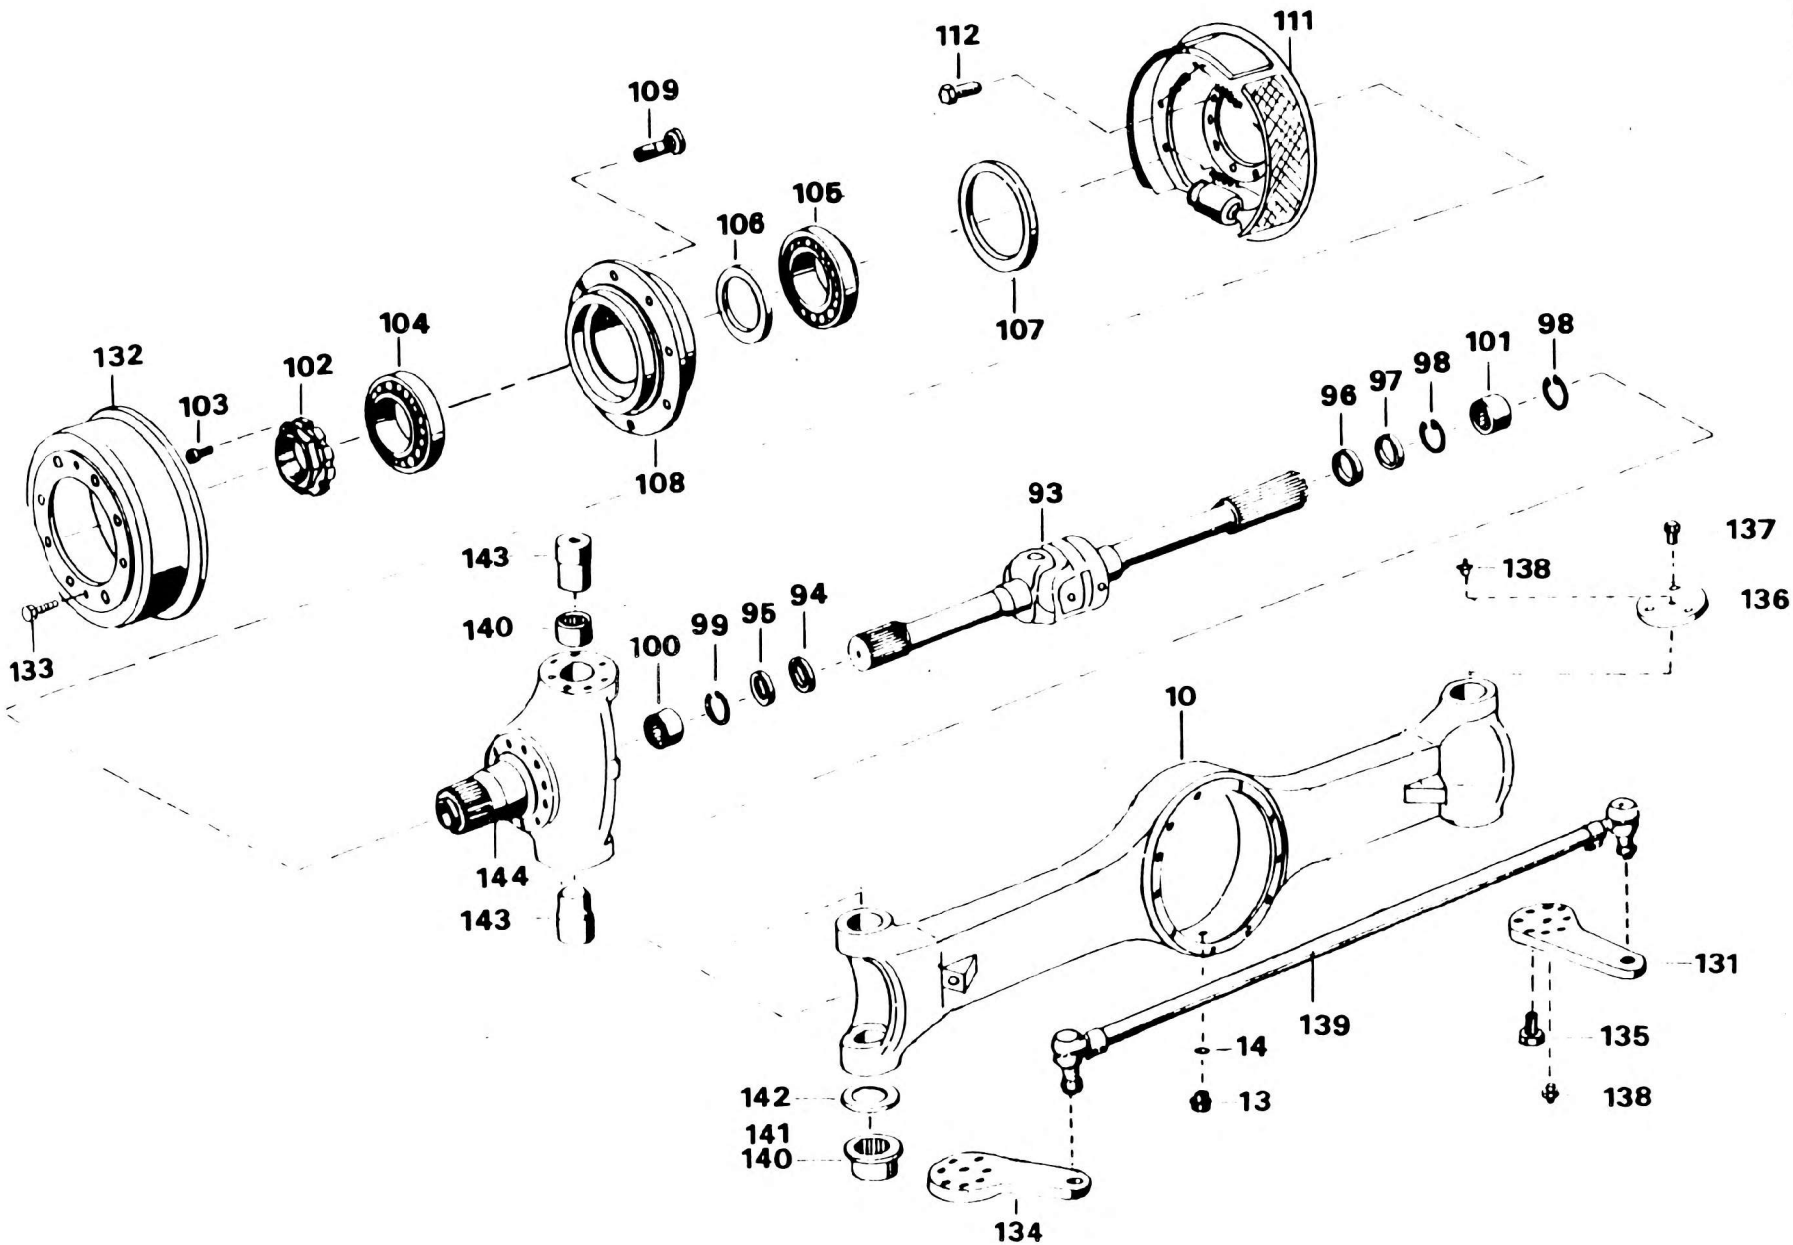

AXLE ASSEMBLY - FRONT

GROUE

U-JOINT AND WHEEL PARTS

NO.	PART NO.	QTY	DESCRIPTION	NO.	PART NO.	QTY	DESCRIPTION
10	9-049-107462	1	HOUSING				
13	9-049-107242	1	PLUG				
14	9-049-990922	1	GASKET				
93	9-049-107273	2	SHAFT, UNIVERSAL JOINT				
94	9-049-107274	2	RING, SEAL				
95	9-049-107275	2	RING, SEAL				
96	9-049-107276	2	RING, SEAL				
97	9-049-107277	2	RING, SEAL				
98	9-049-107278	4	RING				
99	9-049-107279	2	CIRCLIP				
100	9-049-107280	2	BEARING				
101	9-049-107281	2	BEARING				
102	9-049-107282	2	NUT				
103	9-049-991238	2	SCREW				
104	9-049-107283	2	BEARING				
105	9-049-107284	2	BEARING				
106	9-049-107285	2	RING, OIL SEAL				
107	9-049-107286	2	RING, OIL SEAL				
108	9-049-107287	2	HUB, WHEEL				
109	9-049-991225	20	STUD				
111	9-049-107466	1	BRAKE				
			<L. H. >				
	9-049-107467	1	BRAKE				
			<R. H. >				
112	9-049-991242	32	SCREW				
131	9-049-107305	1	LEVER, STEERING				
132	9-049-107303	2	DRUM, BRAKE				
133	9-049-991756	4	SCREW				
134	9-049-107304	1	LEVER, STEERING				
135	9-049-990983	12	BOLT				
136	9-049-107306	2	COVER				
137	9-049-991244	6	SCREW				
138	9-049-991916	4	NIPPLE, GREASE				
139	9-049-107307	1	POD, TRACH				
140	9-049-107308	4	BUSHING				
141	9-049-107309	2	DTSH				
142	9-049-107310	2	WASHER				
143	9-049-107311	4	BOLT				
144	9-049-107312	2	KNUCKLE, STEERING				